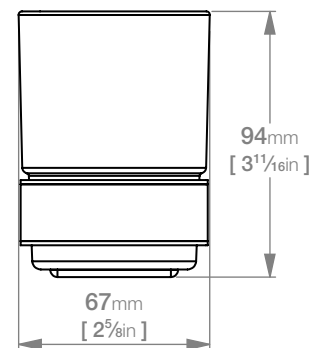

Original UX Fischer® Wall Plug supplied, phased in from June 2015.