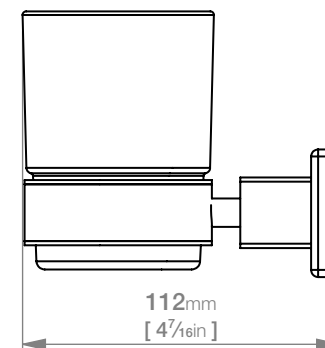

BB™ BATHROOM BUTLER

USA: 631.464.2851 • info@bathroombutler.com • www.bathroombutler.com
South Africa: 0860 104 653 • info@bathroombutler.co.za • www.bathroombutler.co.za
Australia: 1300 133 320 • sales@bathe.net.au • www.bathe.net.au
Mauritius: 230 242 1248 • sales@lisinggroup.com • www.bathroombutler.com

Document version **2.3**
Product version **2.1**